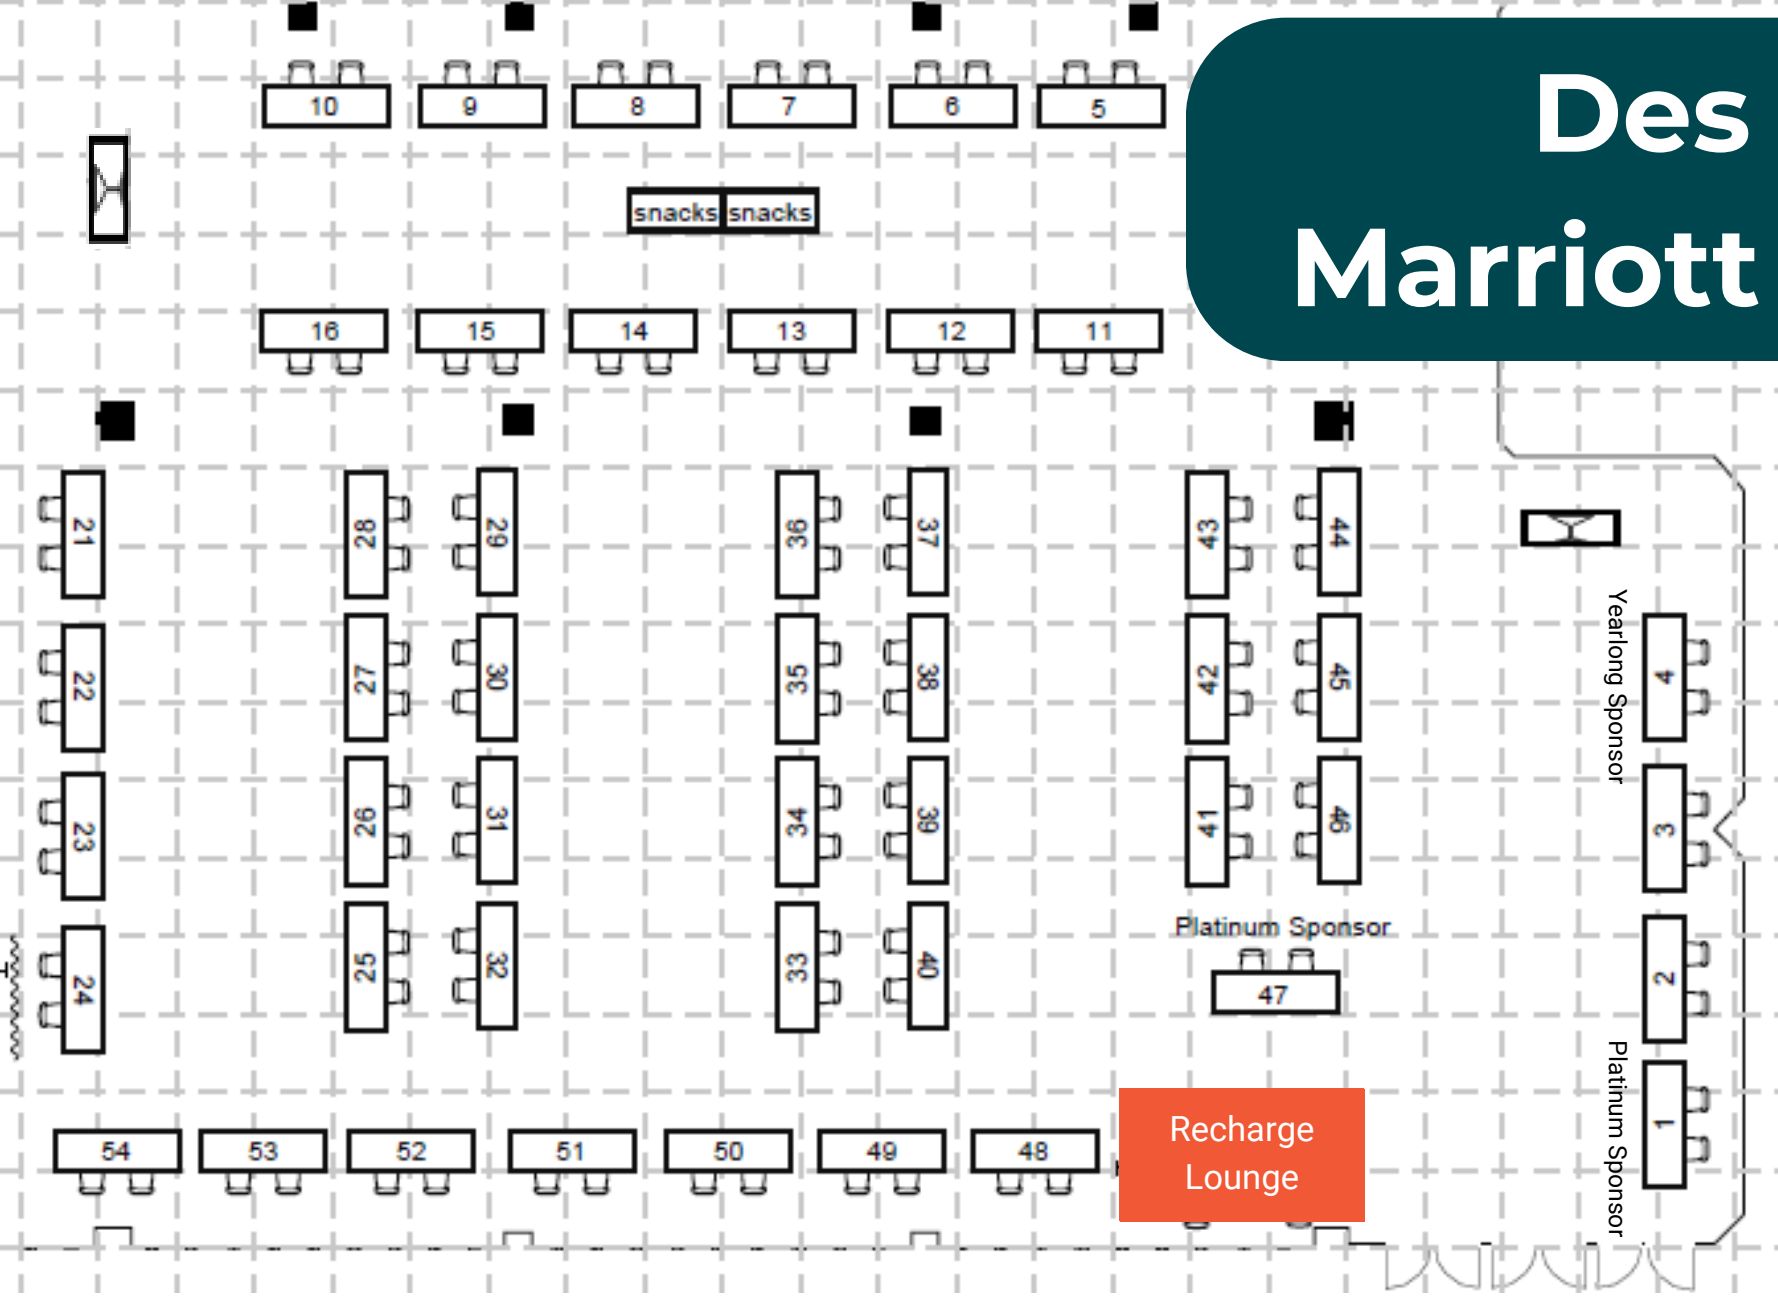

Des Moines Exhibit Hall Marriott Downtown Des Moines