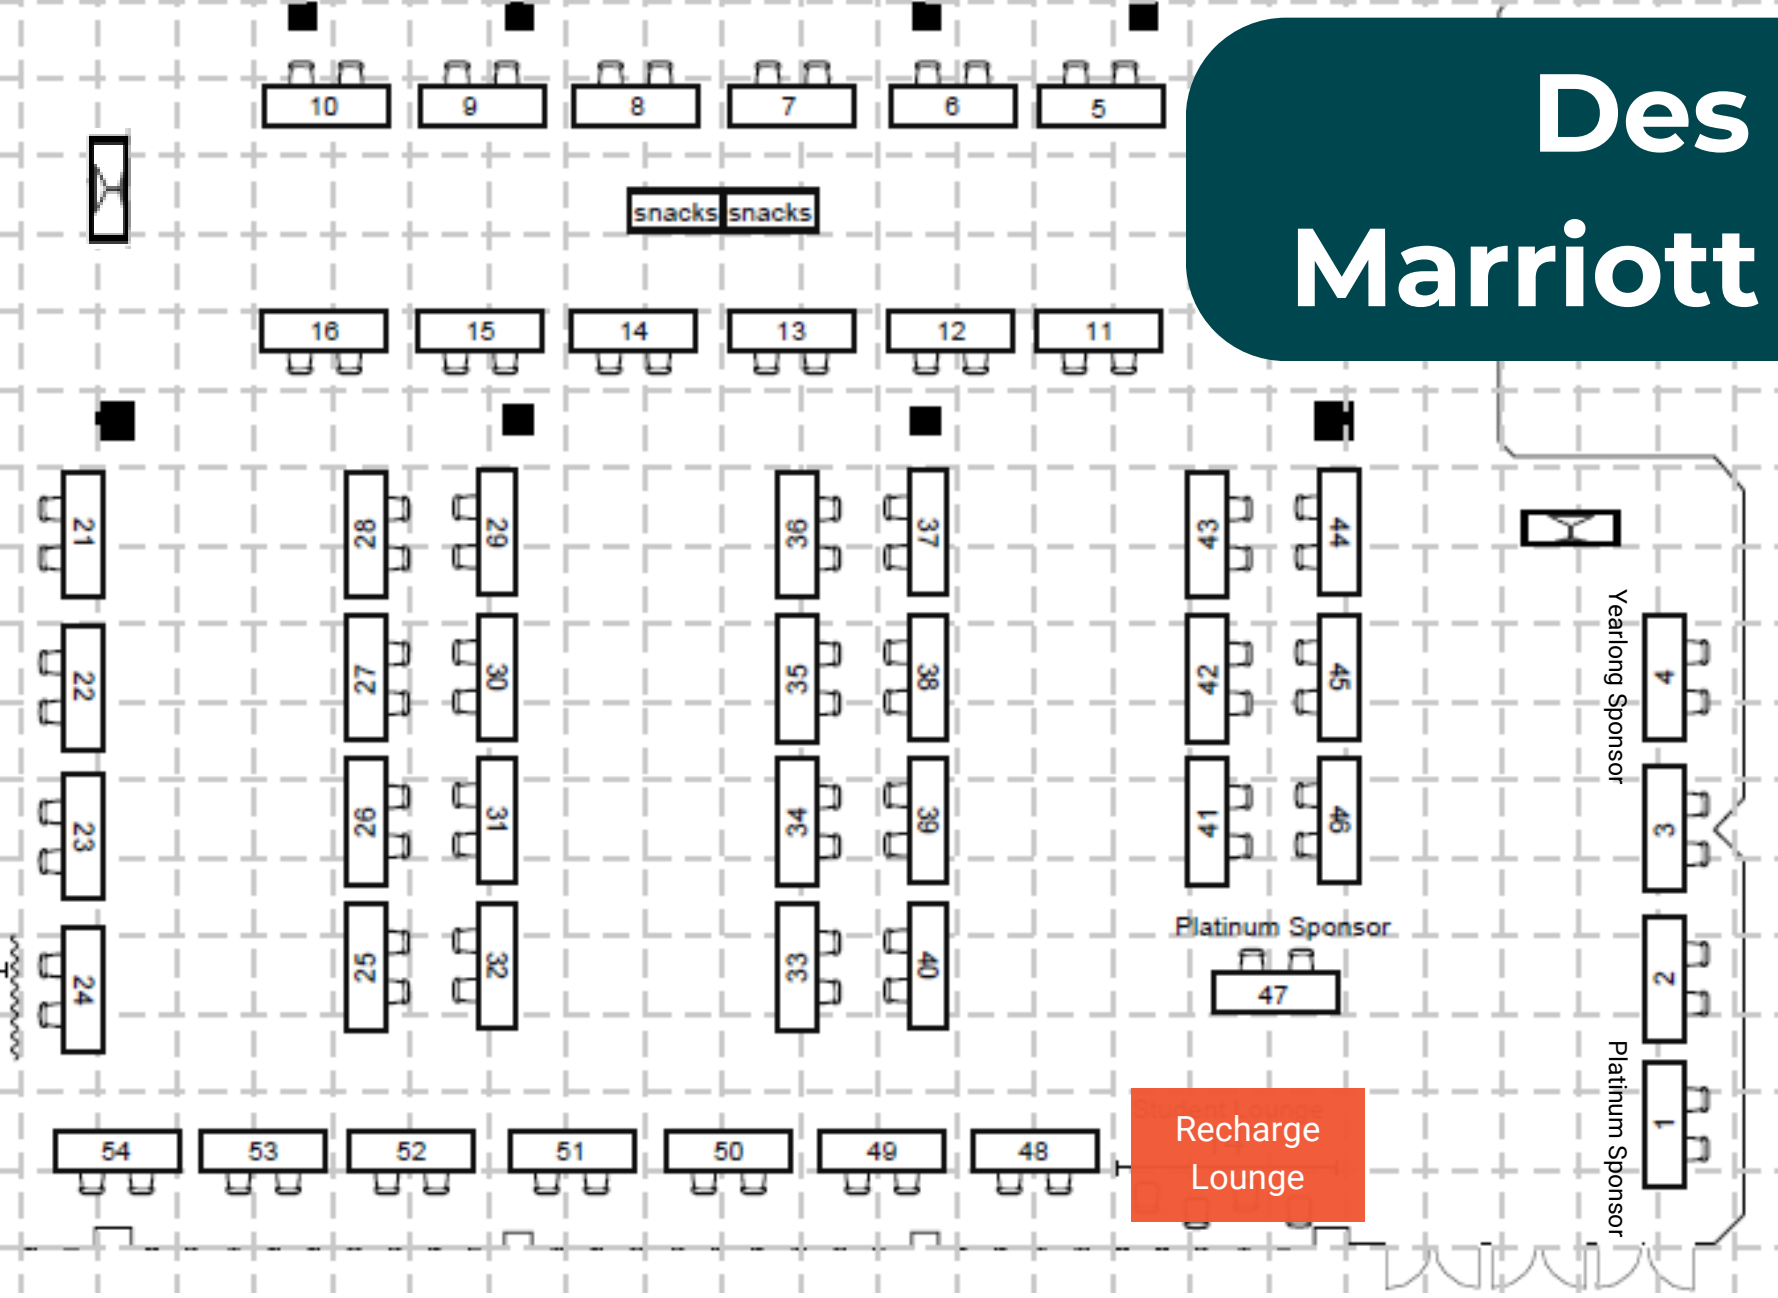

Des Moines Exhibit Hall Marriott Downtown Des Moines

Tradeshow Map - Alphabetical Order

- 43 - 10Fold Architecture + Engineering
- 31 - Ahlers & Cooney, P.C.
- 53 - Anatomage
- 14 - Belleveue University
- 48 - BibliU
- 37 - Brainfuse
- 8 - Bray Architects
- 40 - Buena Vista University
- 6 - CAEL
- 7 - CMBA Architects