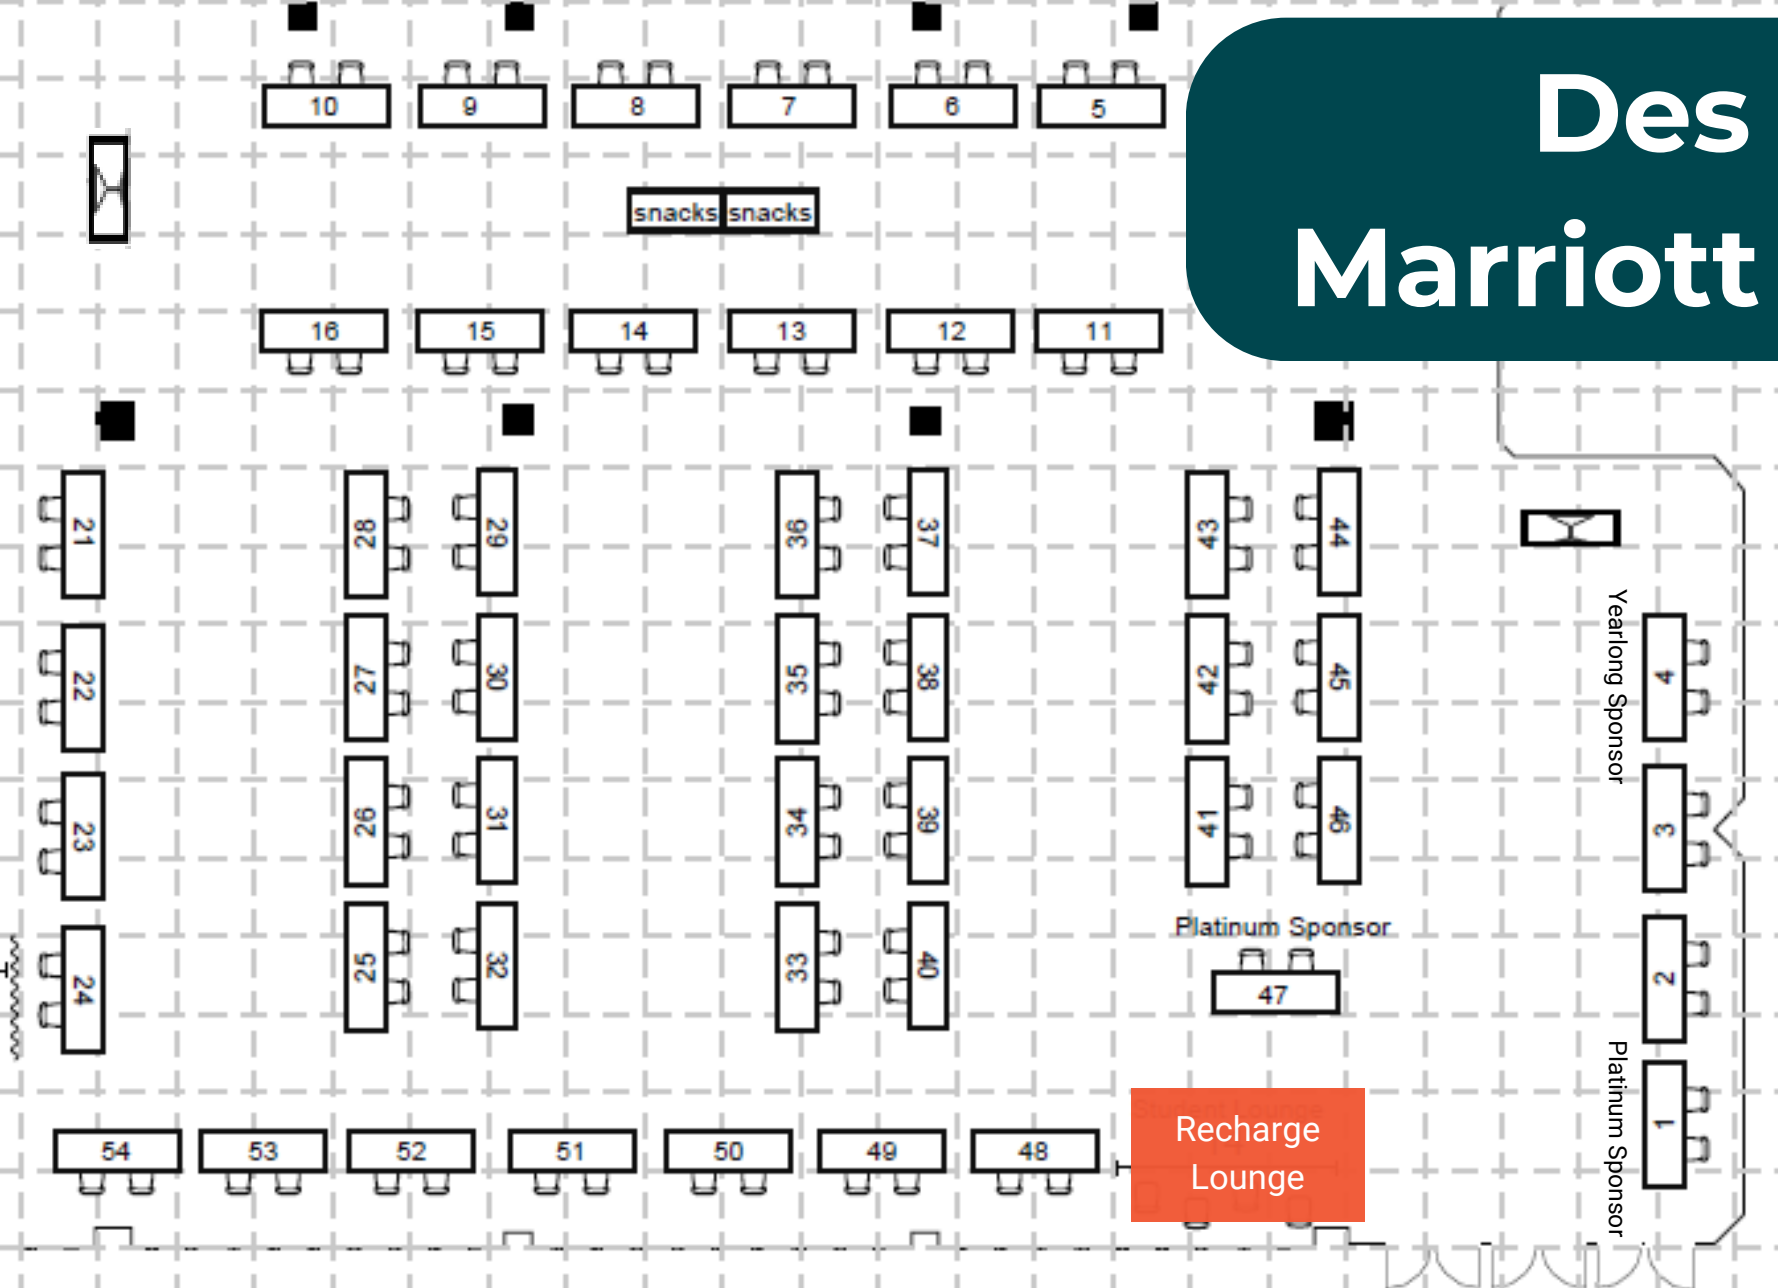

Des Moines Exhibit Hall

Marriott Downtown Des Moines

Tradeshow Map - Alphabetical Order

- 43 - 10Fold Architecture + Engineering
- 31 - Ahlers & Cooney, P.C.
- 53 - Anatomage
- 14 - Belleveue University
- 48 - BibliU
- 37 - Brainfuse
- 8 - Bray Architects
- 40 - Buena Vista University
- 6 - CAEL
- 32 - CMBA Architects

Des Moines Exhibit Hall Marriott Downtown Des Moines

Tradeshow Map - Numerical Order

- 1 - **OPN Architects**
- 2 - Trane U.S., Inc.
- 3 - EAB
- 4 - **University of Northern Iowa**
- 5 - F3 Law
- 6 - CAEL
- 8 - Bray Architects
- 9 - Great Western Dining Service, Inc.
- 10 - Larson Construction
- 11 - INVISION Architecture