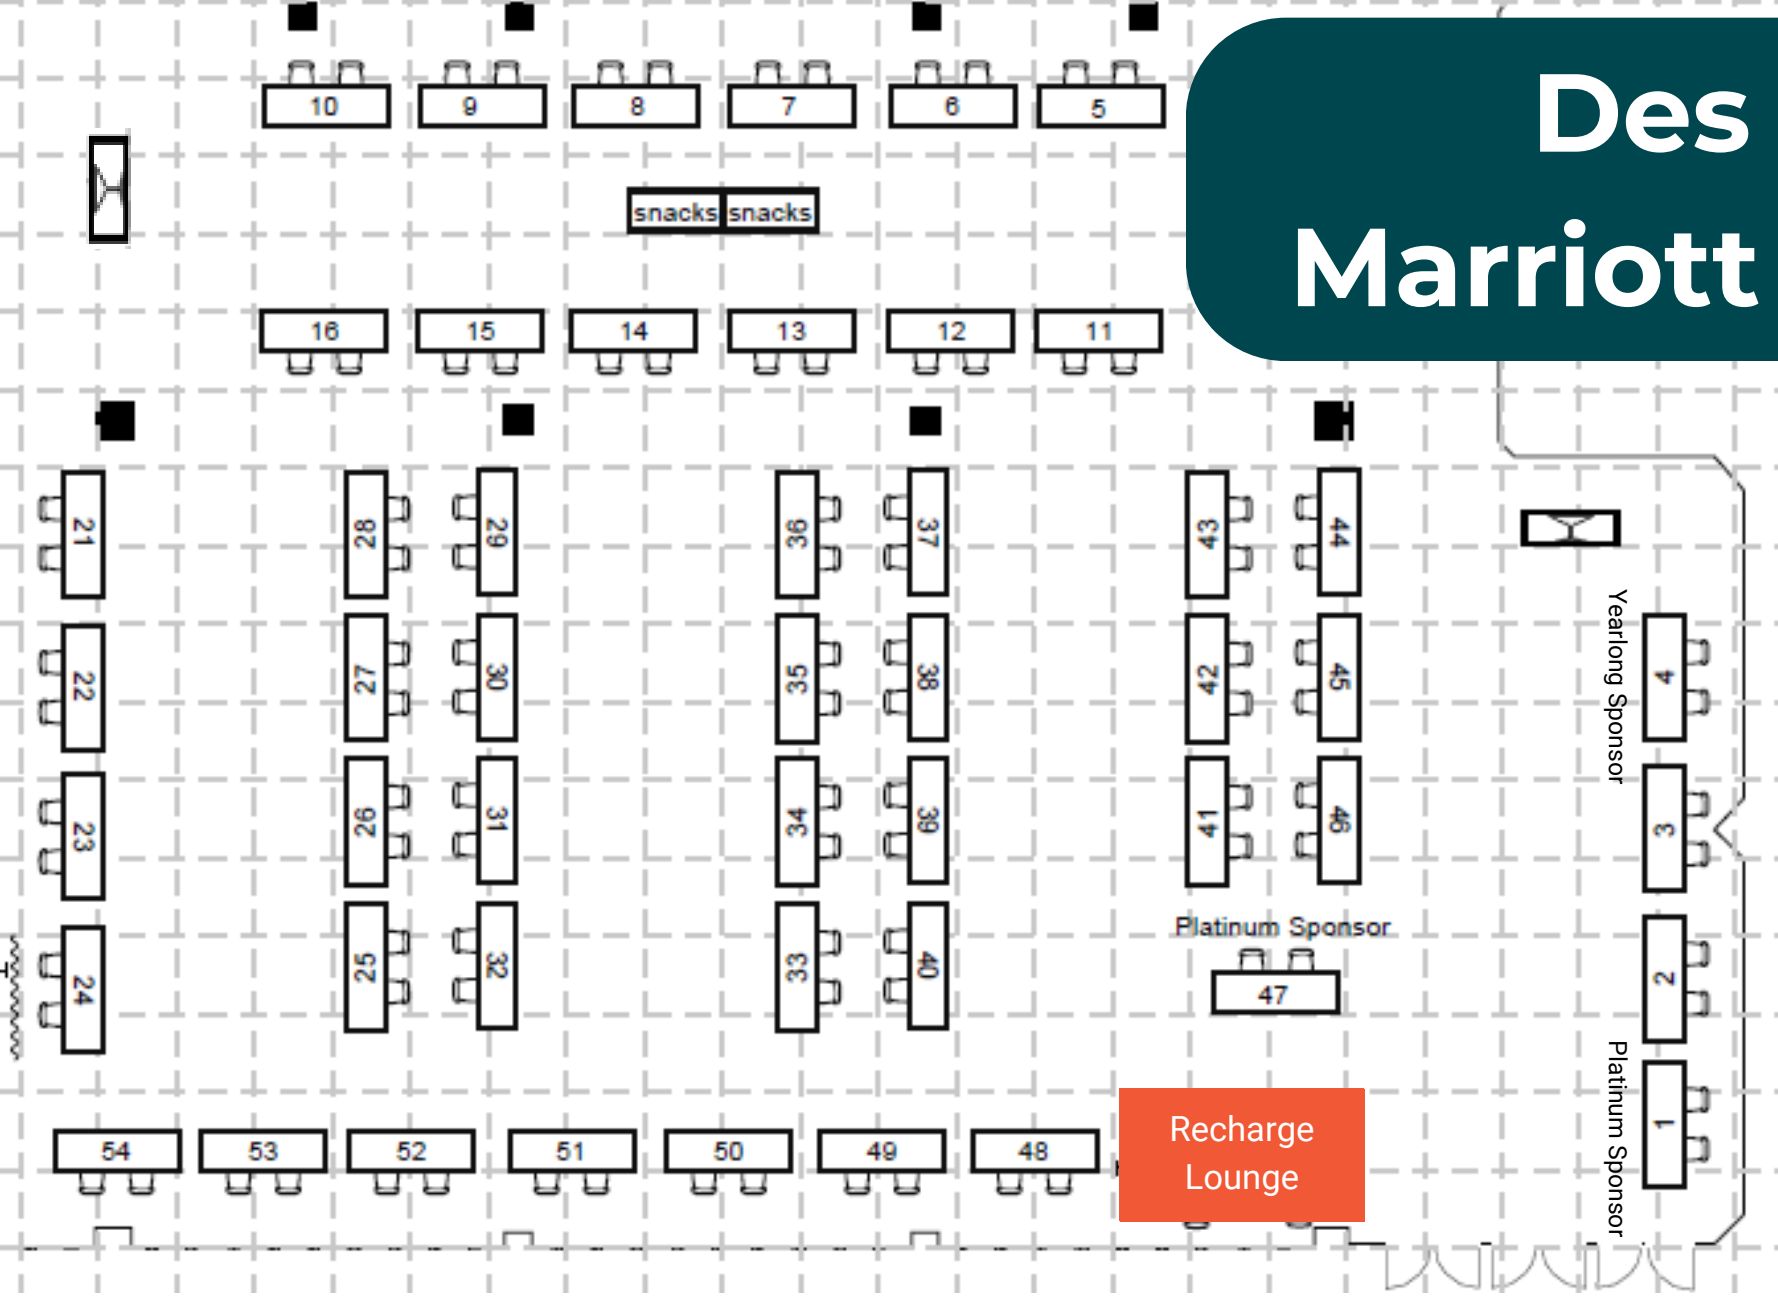

Des Moines Exhibit Hall

Marriott Downtown Des Moines

Tradeshow Map - Alphabetical Order

- 43 - 10Fold Architecture + Engineering
- 31 - Ahlers & Cooney, P.C.
- 53 - Anatomage
- 14 - Belleveue University
- 48 - BibliU
- 37 - Brainfuse
- 8 - Bray Architects
- 40 - Buena Vista University
- 6 - CAEL
- 32 - CMBA Architects

Des Moines Exhibit Hall Marriott Downtown Des Moines

Tradeshow Map - Numerical Order

- 1 - **OPN Architects**
- 2 - Trane U.S., Inc.
- 3 - EAB
- 4 - **University of Northern Iowa**
- 5 - F3 Law
- 6 - CAEL
- 8 - Bray Architects
- 9 - Great Western Dining Service, Inc.
- 10 - Larson Construction
- 11 - INVISION Architecture